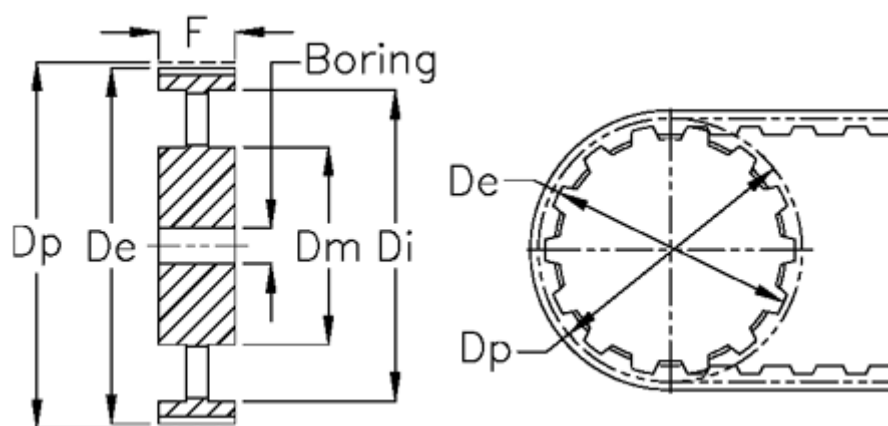

Article number: 604145090085

Description: Timing belt pulley with hub
HTD 90 14M 85

Measures

| | | | |
|--------------|----------|--------|-------|
| Bore | = 32 | Type | = 14M |
| De | = 398.28 | Weight | = 33 |
| Di | = 102 | Width | = 85 |
| Dm | = 150 | | |
| Dp | = 401.07 | | |
| F | = 358 | | |
| L | = 102 | | |
| Tooth number | = 90 | | |